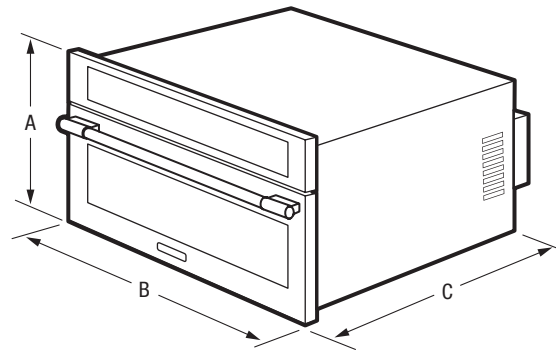

FPMO3077TF MICROWAVE

30" BUILT-IN WITH CONVECTION

FRIGIDAIRE
PROFESSIONAL

FEATURES

Control/Timing System	Pro-Select®
Exterior Door Finish	Smudge-Proof™ Stainless Steel
Handle Design	Stainless Steel
Microwave Capacity (Cu. Ft.)	1.6
PowerPlus™ Convection	Yes
Watts (IEC-705 Test Procedure)	1,000
Interior LED Light	Yes
Interior Color	Stainless Steel
Turntable Diameter	14-3/16"
Control Lock	Yes
Clock	Yes
Touch Pad Buttons	28
Power Levels	High (1-9)
Accessory Metal Rack	Yes

MICROWAVE CONTROL OPTIONS

Popcorn Button	Yes
Sensor Cook Button	Yes
Sensor Reheat Button	Yes
Broil/Grill	Yes
Preheat/Warm	Yes
Melt & Soften Options	4
Auto Defrost Options	3
Multi-Stage Cooking Option	Yes
Keep Warm	Yes
Add 30 Seconds	Yes
Sensor Cooking Options	5
Sensor Reheat Options	5
Vegetable Cook Sensor	Yes
User Preferences	Yes
Adjustable Timer	Yes

POWER RATINGS

Frequency (MHz)	2,450
Watts @ 120 Volts	1,750
Amps @ 120 Volts	15.5

SPECIFICATIONS

Oven Interior (HxWxD)	9-27/32" x 16-1/2" x 16-1/2"
Power Supply Connection Location	Right Top Rear
Voltage Rating	120V / 60Hz / 20A
Connected Load (kW Rating) @ 120 Volts¹	1.75
Minimum Circuit Required (Amps)	20
Plug Type (NEMA)	LCDI (5-20P)
Shipping Weight (Approx.)	100 Lbs.

PRODUCT DIMENSIONS

A - Height	19"
B - Width	29-13/16"
C - Depth	23"

CUTOUT DIMENSIONS

Height (Min. - Max.)	17-3/4" - 18"
Width (Min. - Max.)	28" - 28-3/8"
Depth (Min.)	22"

Note: For planning purposes only. Always consult local and national electric, gas and plumbing codes. Refer to Product Installation Guide for detailed installation instructions on the web at frigidaire.com / frigidaire.ca.
Specifications subject to change. Accessories information available on the web at frigidaire.com / frigidaire.ca

FRIGIDAIRE

USA • 10200 David Taylor Drive • Charlotte, NC 28262 • 1-800-FRIGIDAIRE • frigidaire.com
CANADA • 5855 Terry Fox Way • Mississauga, ON L5V 3E4 • 1-800-265-8352 • frigidaire.ca

FPMO3077T 10/18
© 2017 Electrolux Home Products, Inc.