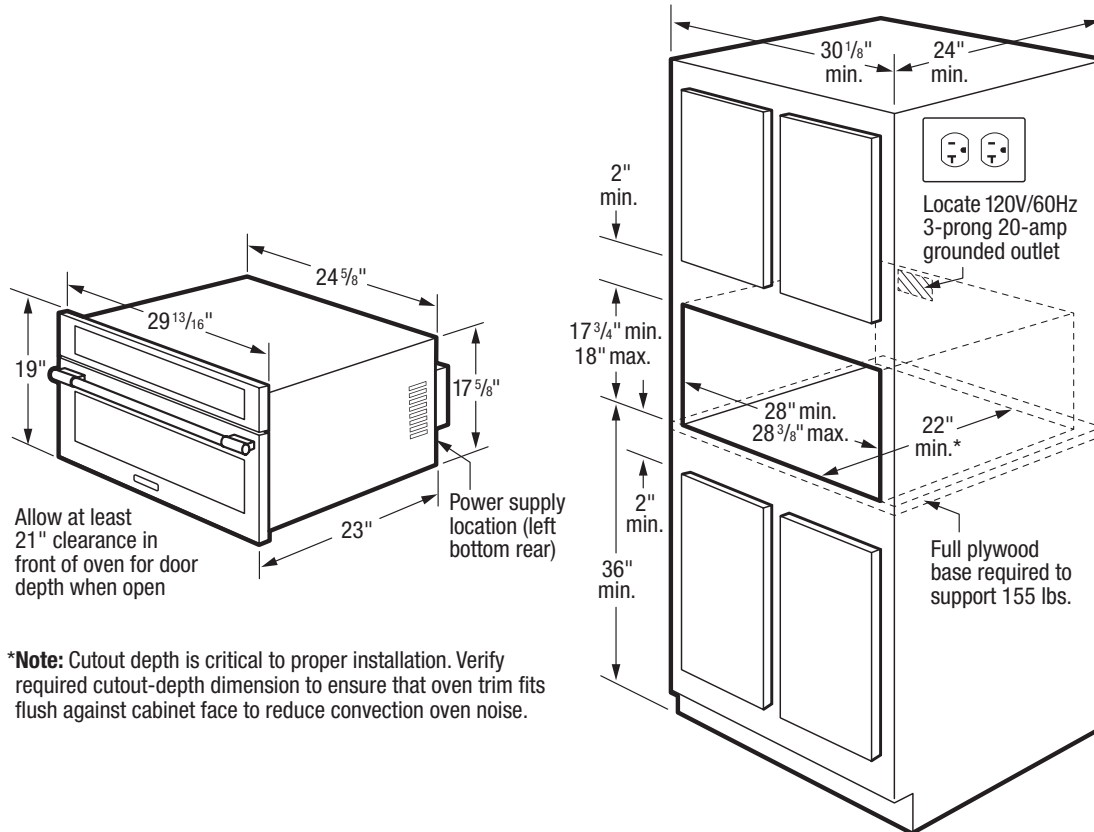

*Note: Cutout depth is critical to proper installation. Verify required cutout-depth dimension to ensure that oven trim fits flush against cabinet face to reduce convection oven noise.

INSTALLATION SPECIFICATIONS

- Product Shipping Weight (Approx.) - 100 Lbs.
- Voltage Rating - 120V/60 Hz/20 Amps
- Connected Load (kW Rating) @ 120 Volts = 1.75 kW
  (For use on adequately wired 120V, dedicated circuit having 2-wire service with a separate ground wire. Appliance must be grounded for safe operation.)
- Amps @ 120 Volts = 20 Amps
- Always consult local and national electric codes.
- Microwave can stand alone on countertop or be built in with optional 30" or 27" Trim Kit (ordered by individual part number) which includes Bottom Duct Assembly - shipped in separate box.
- Allow 21" minimum clearance for 90° door swing.
- Minimum 22" deep oven cutout dimension is critical for proper installation for oven and faceplate to fit flush against cabinet front.
- Consult local building code, in the event that cutout opening may be required to be enclosed with sides, ceiling and rear partition.
- Full oven base of solid plywood or similar material required, capable of supporting 155 Lbs.
- Base must be level and front of cabinet square for proper operation.
- Can NOT be installed above any gas wall oven.
- Built-In Microwave is approved to be used in combination with any Frigidaire® Electric Single Wall Oven and/or Warmer Drawer. (Refer to model-specific Combination Installation Specification pages on web.)
- When used in combination with another Frigidaire® built-in product, a minimum clearance of 2" is required from the bottom of the microwave cutout to the top edge of the companion product's faceplate. Please refer to companion product's installation instructions for cutout dimensions.

FRIGIDAIRE

USA • 10200 David Taylor Drive • Charlotte, NC 28262 • 1-800-FRIGIDAIRE • frigidaire.com
CANADA • 5855 Terry Fox Way • Mississauga, ON L5V 3E4 • 1-800-265-8352 • frigidaire.ca

Note: For planning purposes only. Always consult local and national electric, gas and plumbing codes. Refer to Product Installation Guide for detailed installation instructions on the web at frigidaire.com / frigidaire.ca. Specifications subject to change. Accessories information available on the web at frigidaire.com / frigidaire.ca

FPMO3077T 10/18
© 2017 Electrolux Home Products, Inc.