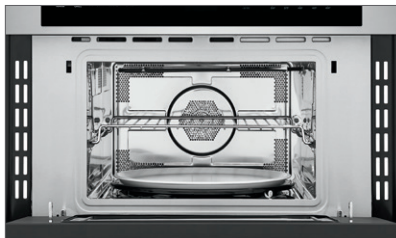

SIGNATURE FEATURES

PowerPlus™ 2-in-1 Convection Oven or Microwave

Get the great-tasting results of a conventional convection oven combined with the speed of microwave technology with the PowerPlus™ 2-in-1 Convection Microwave Oven.