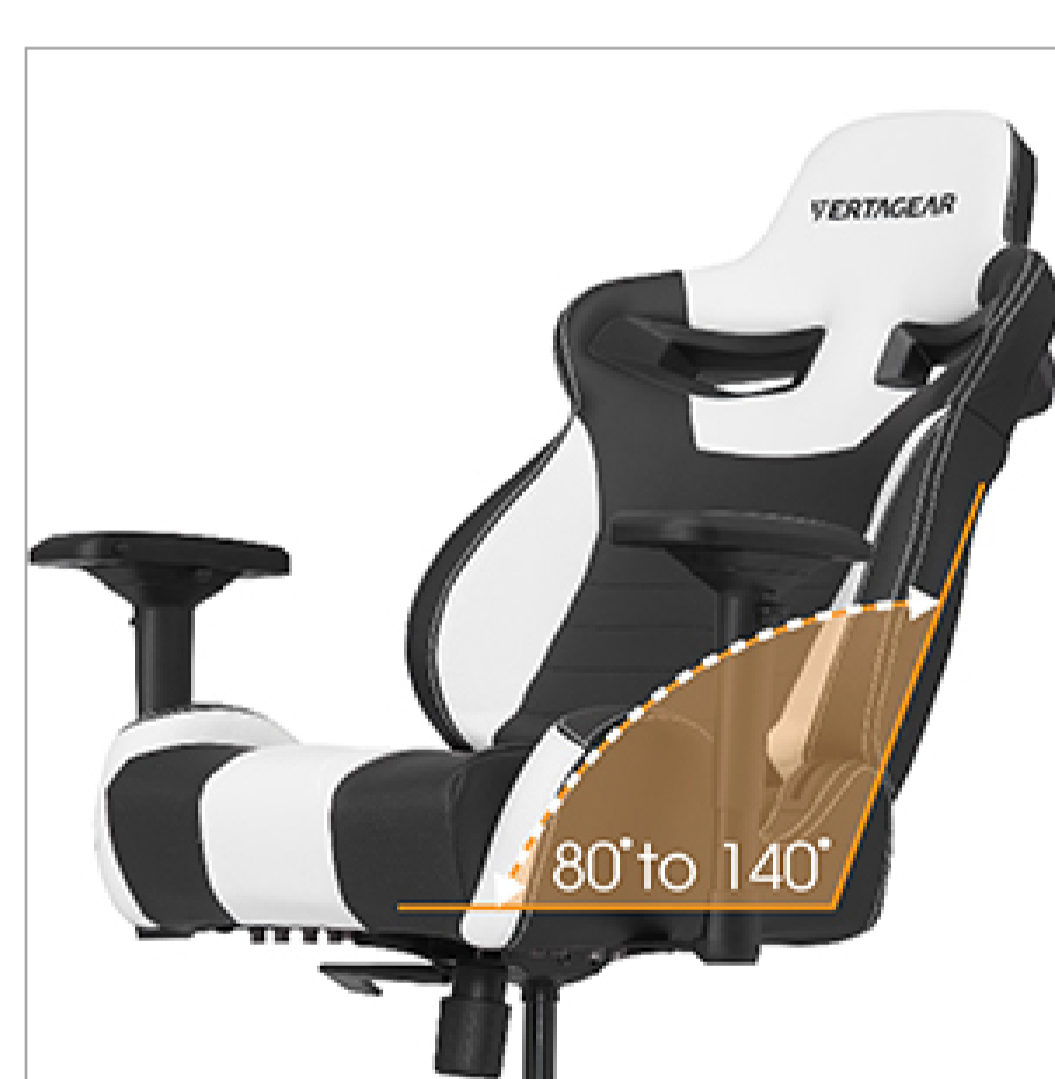

Posture Perfect Ergonomics

Lumbar Support & Neck support

The SL4000 comes with our standard memory foam neck and lumbar support, to give you the extra padding you need for any position. Both cushions are easily removable for increased adjustability and correct posture.

Adjustable Seat Height

Having a good range of height adjustment allows you to be at an optimal level relative to your desk and PC setup. Our chairs are ergonomically designed to cater to a wide range of body shapes and height for long-lasting comfort.

Adjustable Backrest

Features an independently adjustable backrest, allowing you adjust the angle of your sitting position throughout your gaming sessions (up to 140 degrees).

Adjustable Tilt with Locking System

The chair's tilt tension is easily adaptable to your body weight, allowing you to lean back with ease and comfort. The tilt mechanism is also engineered to be lockable in 4 different tilt positions.

Adjustable 4D Armrests