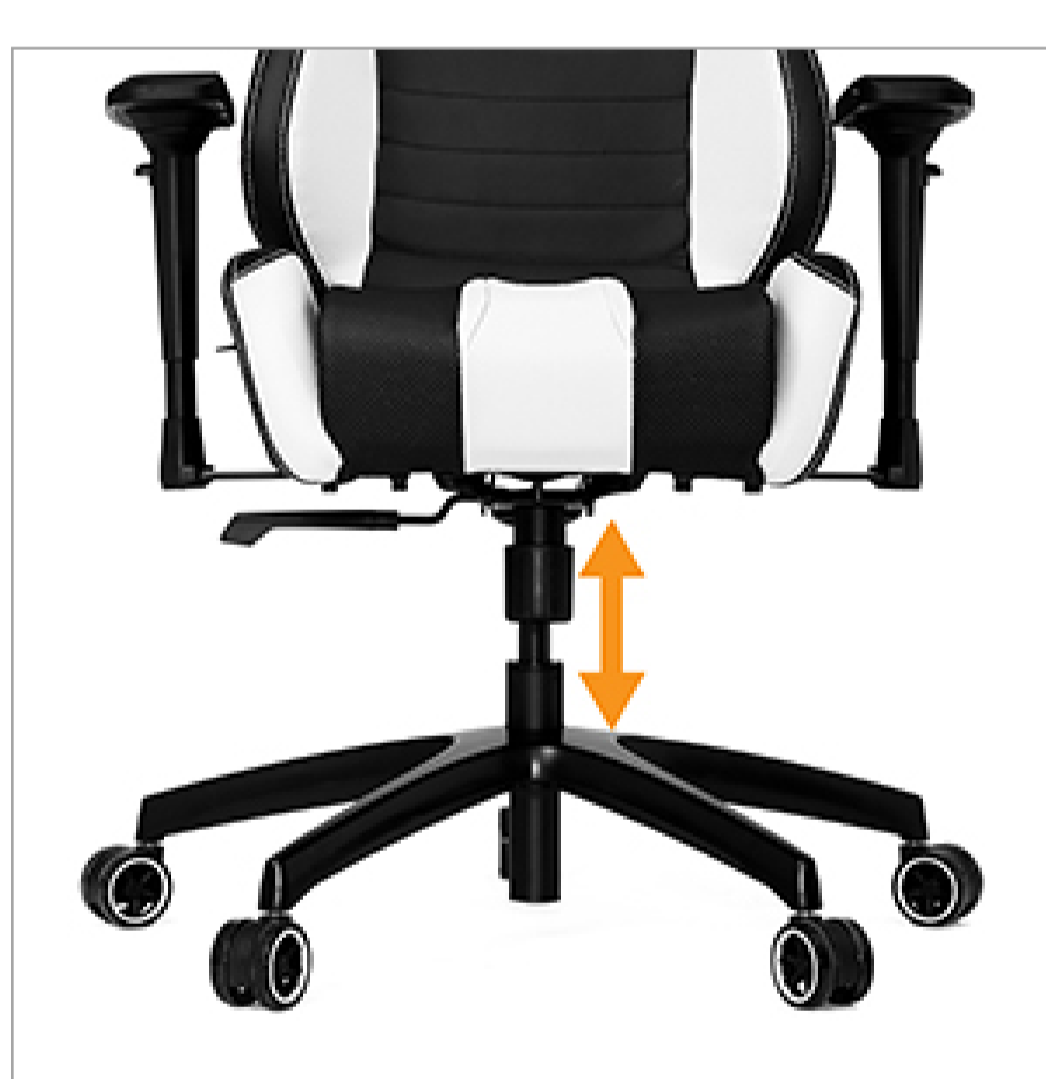

Adjustable Seat Height

Having a good range of height adjustment allows you to be at an optimal level relative to your desk and PC setup. Our chairs are ergonomically designed to cater to a wide range of body shapes and height for long-lasting comfort.