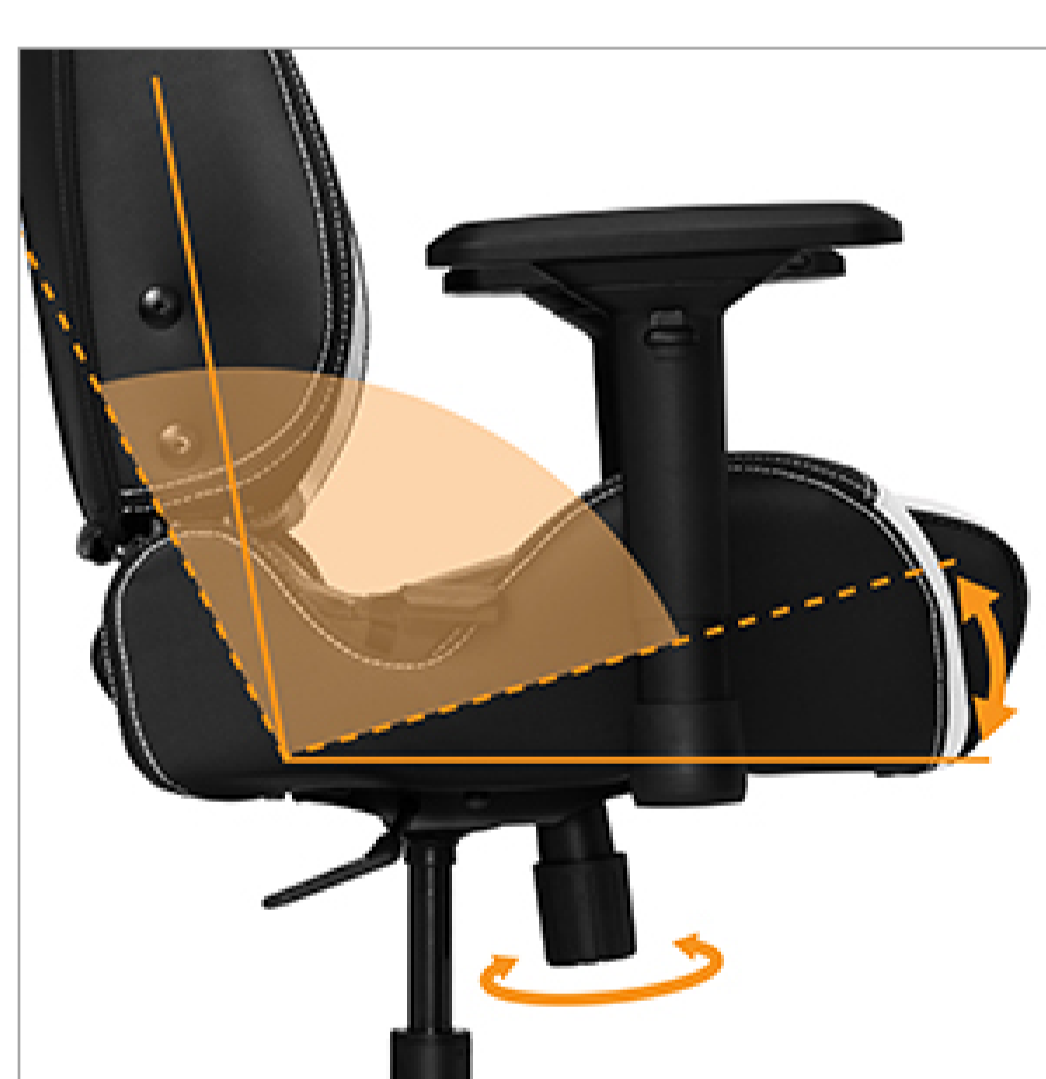

Posture Perfect Ergonomics

Lumbar Support & Neck support

The SL4000 comes with our standard memory foam neck and lumbar support, to give you the extra padding you need for any position. Both cushions are easily removable for increased adjustability and correct posture.

Adjustable Seat Height

Having a good range of height adjustment allows you to be at an optimal level relative to your desk and PC setup. Our chairs are ergonomically designed to cater to a wide range of body shapes and height for long-lasting comfort.

Adjustable Backrest

Features an independently adjustable backrest, allowing you adjust the angle of your sitting position throughout your gaming sessions (up to 140 degrees).

Adjustable Tilt with Locking System

The chair's tilt tension is easily adaptable to your body weight, allowing you to lean back with ease and comfort. The tilt mechanism is also engineered to be lockable in 4 different tilt positions.

Adjustable 4D Armrests