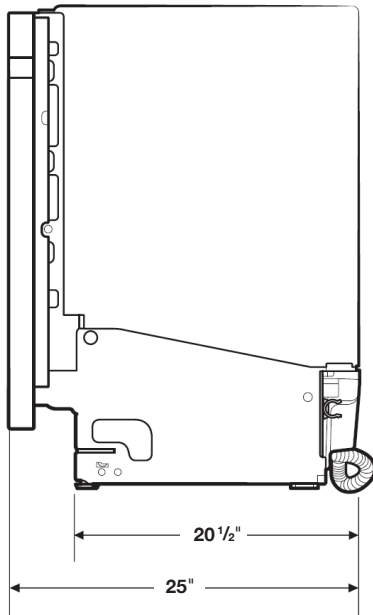

Dimensions

Side View

Rear View

Features

- 7 Wash Cycles: Auto, Normal, Heavy, Delicate, Express 60, Rinse Only, Self Clean
- 8 Options: Half-Load Wash (Lower Rack), Zone Booster™ (Left), Speed Booster, Hi-Temp Wash, Sanitize (Anti-bacterial – NSF), Delay Start, Control Lock, Smart Control (Wi-Fi App)
- AutoRelease™ Door
- Hidden Heat Element
- Stainless Steel Interior Tub

Convenience

- Child Lock
- Digital Water Leakage Sensor
- Third Rack with FlexTray™
- One-Touch Adjustable Racking System
- Silverware Basket
- Upper Rack: 2 Cup Shelves, 2 Adjustable Tines
- Lower Rack: Fold-Down Tines

Warranty

One (1) Year All Parts and Labor

Five (5) Year Limited on Printed Circuit Board and Interior Nylon Racks

Lifetime Limited Warranty on Stainless Steel Door Liner and Tub for Leakage

Product Dimensions & Weight (WxHxD)

Dimensions (height is adjustable):

23⁷/₈" x 33⁷/₈" – 35" x 25"

Weight: 95 lbs.

Shipping Dimensions & Weight (WxHxD)

Dimensions:

26" x 34³/₄" x 29³/₄"

Weight: 101 lbs.

Color

Stainless Steel

Fingerprint Resistant

Black Stainless Steel

Model

DW80M9960US

DW80M9960UG

UPC Code

887276194172

887276197838