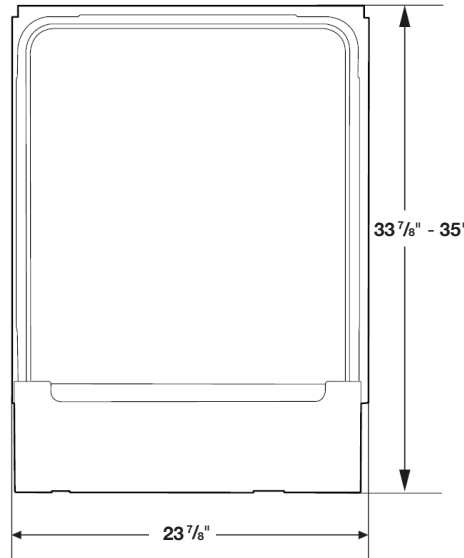

Dimensions

Side View

Rear View

Features

- 7 Wash Cycles: Auto, Normal, Heavy, Delicate, Express 60, Rinse Only, Self Clean
- 8 Options: Half-Load Wash (Lower Rack), Zone Booster™ (Left), Speed Booster, Hi-Temp Wash, Sanitize (Anti-bacterial – NSF), Delay Start, Control Lock, Smart Control (Wi-Fi App)
- AutoRelease™ Door
- Hidden Heat Element
- Stainless Steel Interior Tub

Convenience

- Child Lock
- Digital Water Leakage Sensor
- Third Rack with FlexTray™
- One-Touch Adjustable Racking System
- Silverware Basket
- Upper Rack: 2 Cup Shelves, 2 Adjustable Tines
- Lower Rack: Fold-Down Tines

Warranty

One (1) Year All Parts and Labor

Five (5) Year Limited on Printed Circuit Board and Interior Nylon Racks

Lifetime Limited Warranty on Stainless Steel Door Liner and Tub for Leakage

Product Dimensions & Weight (WxHxD)

Dimensions (height is adjustable):

23⁷/₈" x 33⁷/₈" – 35" x 25"

Weight: 95 lbs.

Shipping Dimensions & Weight (WxHxD)

Dimensions:

26" x 34³/₄" x 29³/₄"

Weight: 101 lbs.

Color

Stainless Steel

Fingerprint Resistant

Black Stainless Steel

Model

DW80M9960US

DW80M9960UG

UPC Code

887276194172

887276197838