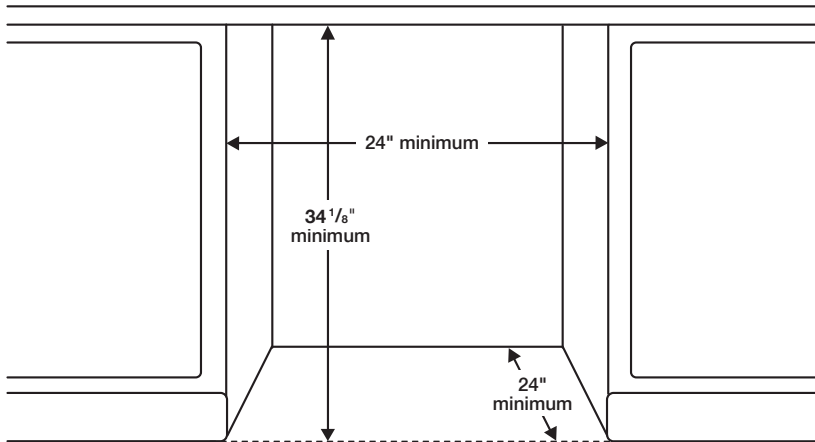

Dimensions

Side View

Rear View

Features

- 7 Wash Cycles: Auto, Normal, Heavy, Delicate, Express 60, Rinse Only, Self Clean
- 8 Options: Half-Load Wash (Lower Rack), Zone Booster™ (Left), Speed Booster, Hi-Temp Wash, Sanitize (Anti-bacterial – NSF), Delay Start, Control Lock, Smart Control (Wi-Fi App)
- AutoRelease™ Door
- Hidden Heat Element
- Stainless Steel Interior Tub

Dimensions (height is adjustable):

23⁷/₈" x 33⁷/₈" – 35" x 25"

Weight: 95 lbs.

Shipping Dimensions & Weight (WxHxD)

Dimensions:

26" x 34³/₄" x 29³/₄"

Weight: 101 lbs.

Color