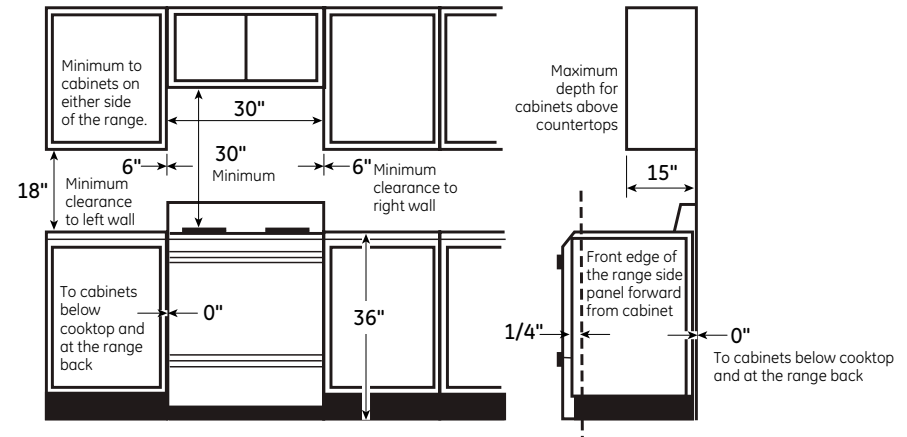

P2B940SEJ

GE Profile™ Series 30" Dual-Fuel Free-Standing Convection Range with Warming Drawer

DIMENSIONS AND INSTALLATION INFORMATION (IN INCHES)

ELECTRICAL RATING: 240V, 60Hz, 30A

INSTALLATION INFORMATION: Before installing, consult installation instructions packed with product for current dimensional data.

For answers to your Monogram®, GE Profile™ Series or GE® Series appliance questions, visit our website at geappliances.com or call GE Answer Center® service, 800.626.2000.