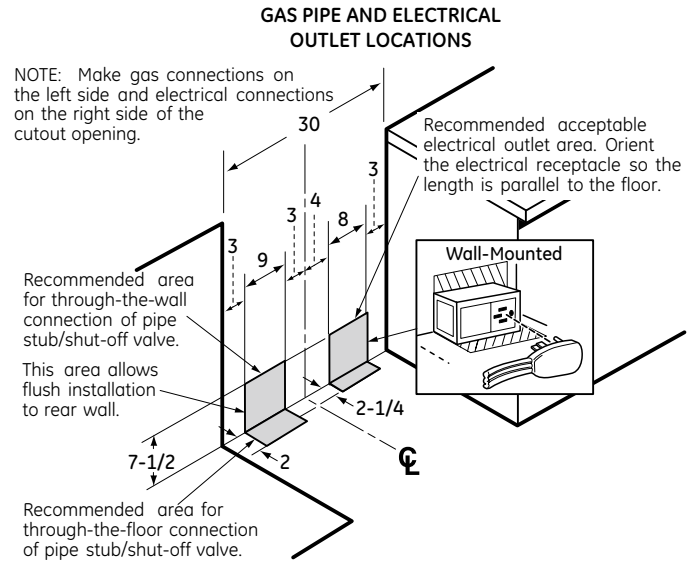

P2B940SEJ

GE Profile™ Series 30" Dual-Fuel Free-Standing Convection Range with Warming Drawer

DIMENSIONS AND INSTALLATION INFORMATION (IN INCHES)

ELECTRICAL RATING: 240V, 60Hz, 30A

INSTALLATION INFORMATION: Before installing, consult installation instructions packed with product for current dimensional data.

For answers to your Monogram®, GE Profile™ Series or GE® Series appliance questions, visit our website at geappliances.com or call GE Answer Center® service, 800.626.2000.