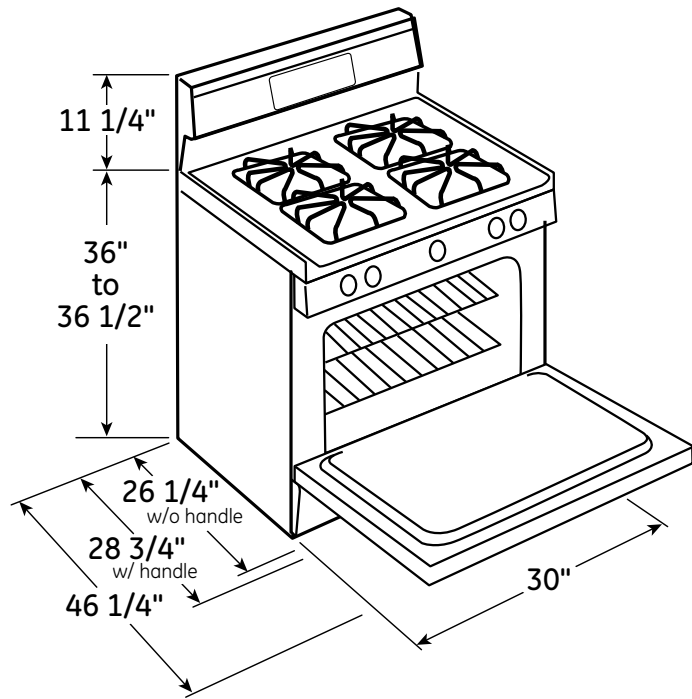

P2B940SEJ

GE Profile™ Series 30" Dual-Fuel Free-Standing Convection Range with Warming Drawer

DIMENSIONS AND INSTALLATION INFORMATION (IN INCHES)

ELECTRICAL RATING: 240V, 60Hz, 30A

INSTALLATION INFORMATION: Before installing, consult installation instructions packed with product for current dimensional data.

For answers to your Monogram®, GE Profile™ Series or GE® Series appliance questions, visit our website at geappliances.com or call GE Answer Center® service, 800.626.2000.