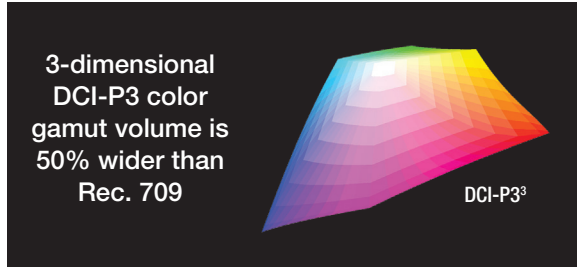

Projection Lens

Type Powered focus/optical zoom/lens position
F-number 2.0 – 3.0
Focal Length 22.5 – 46.7 mm
Zoom Ratio 1 – 2.1
Lens Shift
Vertical: ± 96% (H center, powered)
Horizontal: ± 47% (V center, powered)
Lens Cover Powered, Slide Lens Shutter

Other Features

Display Performance
4K/UHD Compatible, HDR10², 3-dimensional DCI-P3 color gamut³, 4Ke¹, 1080p; HD, 2D, 3D, 2D-to-3D conversion, Picture-in-Picture (2D only), Frame Interpolation (1080p, 24 Hz) (2D and 3D)
Output Configuration: (1920 x 1080 x 2) x 3 LCD chips
Color Modes
2D: Dynamic, Bright Cinema, Natural, Cinema, Digital Cinema, Black & White Cinema
3D: Dynamic, Cinema
Epson Cinema Filter
Automatically adjusts to color mode
On: Cinema, Digital Cinema
Off: Natural, Black & White Cinema, Bright Cinema, Dynamic, 3D Dynamic, 3D Cinema
Auto Iris in 2D and 3D
Automatically adjusts to video source
Off/On: High-speed or Normal, 2D and 3D mode
Super-resolution 2D and 3D
Detail Enhancement

Interfaces

1x HDMI® (HDCP 2.2)
1x HDMI (HDCP 1.4)
2x USB Type A (1 x for optical HDMI cable
300 mA power supply only)
1x Mini USB (service only)
1x LAN (RJ-45)
1x Computer/D-sub 15 pin
1x RS-232C/D-sub 9 pin
Trigger out (3.5 mm mini-jack)
12 V DC, 200 mA maximum