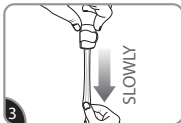

2
Remove black liner.
Apply strip to wall.
Press entire strip
firmly for 30 sec.

3
Remove blue liner. Press
clip to strip firmly for 30
sec. Wait **1 HOUR** before
use.

*Isopropyl rubbing alcohol may be found in most pharmacies and/or hardware stores.

REMOVE

1
Hold clip gently
in place.

2
Never pull the strip
towards you! Always
pull straight down.

3
Stretch the strip slowly
against the wall at least
15 cm to release.

Clips can be reused with Command® Clear Small Refill Strips.

▲ CAUTION:

Do not hang over beds or use on
wallpaper. May not adhere well
to vinyl surfaces.

Do not hang valuable or
irreplaceable items, clocks or
framed pictures.

Use only one hook per item
hung. For indoor use only. Apply
to surfaces between 10°-40°C.
Wait a minimum of 28 days after
painting to apply.