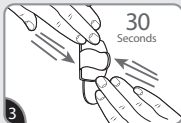

2
Remove black liner.
Apply strip to wall.
Press entire strip
firmly for 30 sec.

3
Remove blue liner. Press
clip to strip firmly for 30
sec. Wait **1 HOUR** before
use.

*Isopropyl rubbing alcohol may be found in most pharmacies and/or hardware stores.

REMOVE

1
Hold clip gently
in place.

2
Never pull the strip
towards you! Always
pull straight down.

3
Stretch the strip slowly
against the wall at least
15 cm to release.

Clips can be reused with Command® Clear Small Refill Strips.