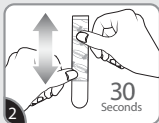

IMPORTANT
Failure to follow instructions
carefully may cause damage.
Save instructions or
visit command.com

17017CLR
command.com

APPLY

1
Clean surface with
isopropyl rubbing
alcohol*. Do not use
household cleaners.

2
Remove black liner.
Apply strip to wall.
Press entire strip
firmly for 30 sec.

3
Remove blue liner. Press
clip to strip firmly for 30
sec. Wait **1 HOUR** before
use.

*Isopropyl rubbing alcohol may be found in most pharmacies and/or hardware stores.

REMOVE

1
Hold clip gently
in place.

2
Never pull the strip
towards you! Always
pull straight down.

3
Stretch the strip slowly
against the wall at least
15 cm to release.

Clips can be reused with Command® Clear Small Refill Strips.