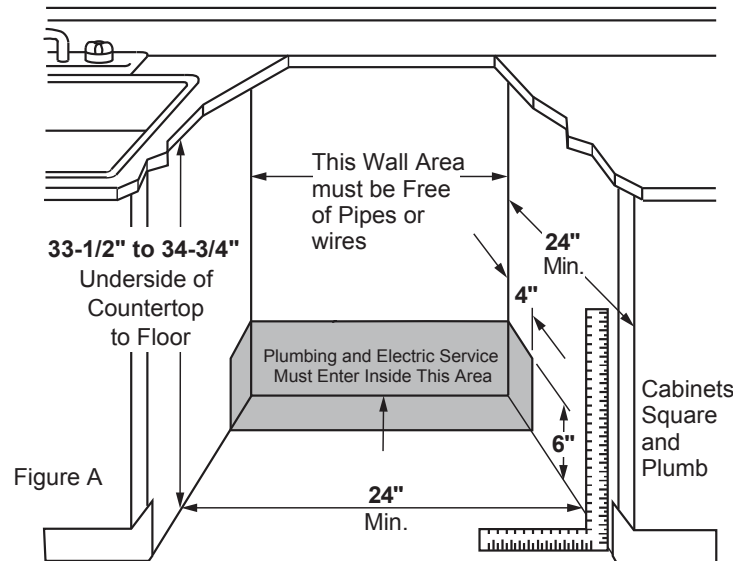

GDF530PGM/PSM/PMM

GE® Dishwasher with Front Controls

DIMENSIONS AND INSTALLATION INFORMATION (IN INCHES)

ELECTRICAL RATING

Voltage AC.....	120
Hertz.....	60
Total connected load amperage.....	7.1
Calrod® heater watts max.....	800/500

For use on adequately wired 120-volt, 15-amp circuit having 2-wire service with a separate ground wire. This appliance must be grounded for safe operation.

INSTALLATION INFORMATION: Before installing, consult installation instructions packed with product for current dimensional data.