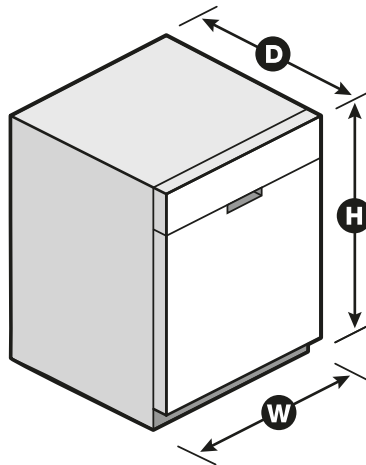

*Per IEC standards. **Compared to Whirlpool® dishwashers without TotalCoverage spray arm. †Compared to Normal cycle with lightly soiled loads. NOTE: Dimensions are for planning purposes only. For complete details, see Installation Instructions packed with product. Specifications subject to change without notice.