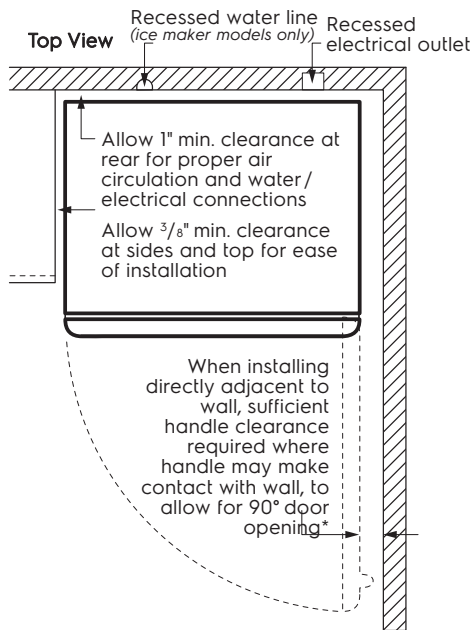

FFHT1824UW
FFHT1824US

Available Colors : White, Stainless Steel

Version : 12/19

Top Freezer Refrigerator

18.0 Cu. Ft. Top Freezer Refrigerator

Installation Drawing

* When installing refrigerator adjacent to wall, cabinet or other appliance that extends beyond front edge of unit, 20" minimum clearance recommended to allow for optimum 140° door swing, providing complete crisper access and removal. (Absolute 3" minimum clearance will ONLY allow for 90° door swing which will provide limited crisper access with restricted removal.)