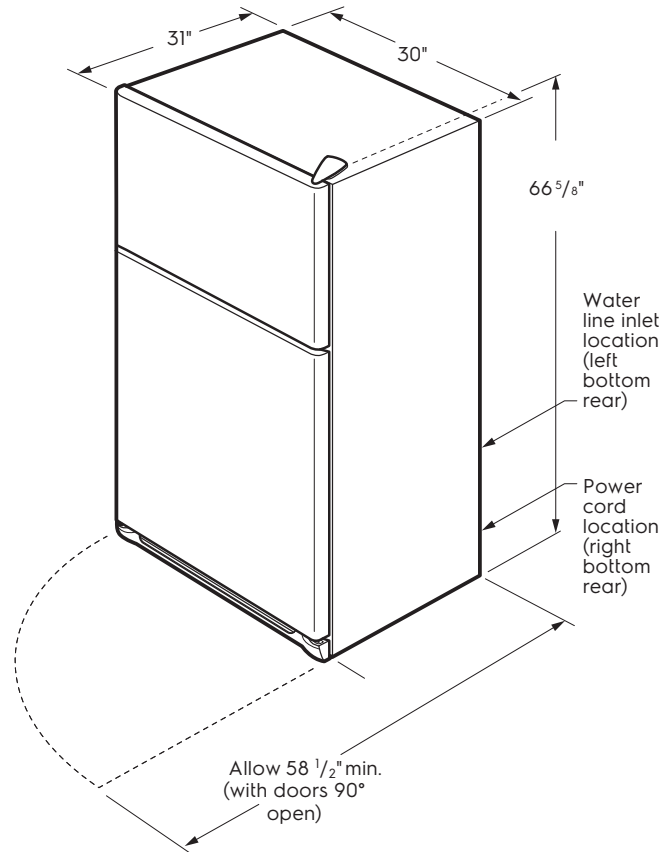

FFHT1824UW
FFHT1824US

Available Colors : White, Stainless Steel

Version : 12/19

Top Freezer Refrigerator

18.0 Cu. Ft. Top Freezer Refrigerator

Installation Drawing

* When installing refrigerator adjacent to wall, cabinet or other appliance that extends beyond front edge of unit, 20" minimum clearance recommended to allow for optimum 140° door swing, providing complete crisper access and removal. (Absolute 3" minimum clearance will ONLY allow for 90° door swing which will provide limited crisper access with restricted removal.)