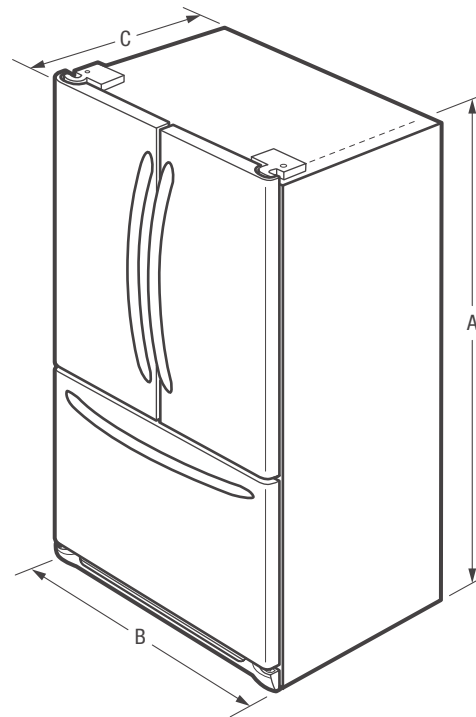

### Store-More™ Bins

Our gallon-size bins are designed to store more, so you can fit a gallon of milk.

## Available in:

Black  
Stainless  
(D)

<b>Features</b>	
Door Design	Soft-Arc Doors
Door Handle Design	Stainless
Cabinet Finish	Black
Door Stops/Door Closers	Yes/Yes
Door Hinge Covers	Hidden
Rollers - Front/Rear	Adjustable/Yes
Energy Saver Plus Technology	Yes
Water Filter Location	Top-Right Fresh Food Section
Sound Package	
<b>Dispenser</b>	
Controls	Ready-Select®
Dispenser Design	Flush, Single-Paddle
Number of Dispenser Buttons	11
Crushed Ice/Cube Ice/Water	Yes/Yes/Yes
Ice Option/Freeze Option	
Display On/Off Option	Yes
Lock/Light	Yes/Yes
Temp/Door Ajar/Power Failure Alerts	
Water Filter Change Indicator Light	Yes
Air Filter Change Indicator Light	
<b>Refrigerator Features</b>	
Lighting	Dual-Level LED
Water Filter Type	PureSource Ultra® II
Air Filter Type	
Quarter-Width Adjustable Shelves	1 Flat Edge
Half-Width Adjustable Shelves	3 Flat Edge
Cantilever Shelves	Yes
Store-More™ Full-Width Drawer	1 Cool Zone™
Hanging Wine Rack/Can Dispenser	
Crisper Drawer/Humidity Controls	2 Clear/2
Store-More™ Fixed Door Bins	
2-Litre Fixed Door Bins	
Gallon Adjustable Door Bins	2 Clear
2-Litre Adjustable Door Bins	
Dispenser Bin	1 Clear
Non-Slip Bin Liner/Bottle Retainers	No/1
<b>Freezer Features</b>	
Self-Closing Pull-Out Drawer	Yes
Sliding Full-Width Freezer Baskets	2 Effortless™ Glide
Basket Dividers	1 (Bottom Basket)
Lighting	LED
Automatic Ice Maker (2nd Ice Maker)	Optional
<b>Certifications</b>	
Sabbath Mode (Star-K® Certified)	Yes
ENERGY STAR®	Yes
<b>Specifications</b>	
Total Capacity (Cu. Ft.)	26.8
Refrigerator Capacity (Cu. Ft.)	18.1
Freezer Capacity (Cu. Ft.)	8.7
Power Supply Connection Location	Right Bottom Rear
Water Inlet Connection Location	Left Bottom Rear
Voltage Rating	120V/60Hz
Connected Load (kW rating) @ 120 Volts¹	1.02
Amps @ 120 Volts	8.5
Minimum Circuit Required (Amps)	15
Shipping Weight (Approx.)	365 Lbs.