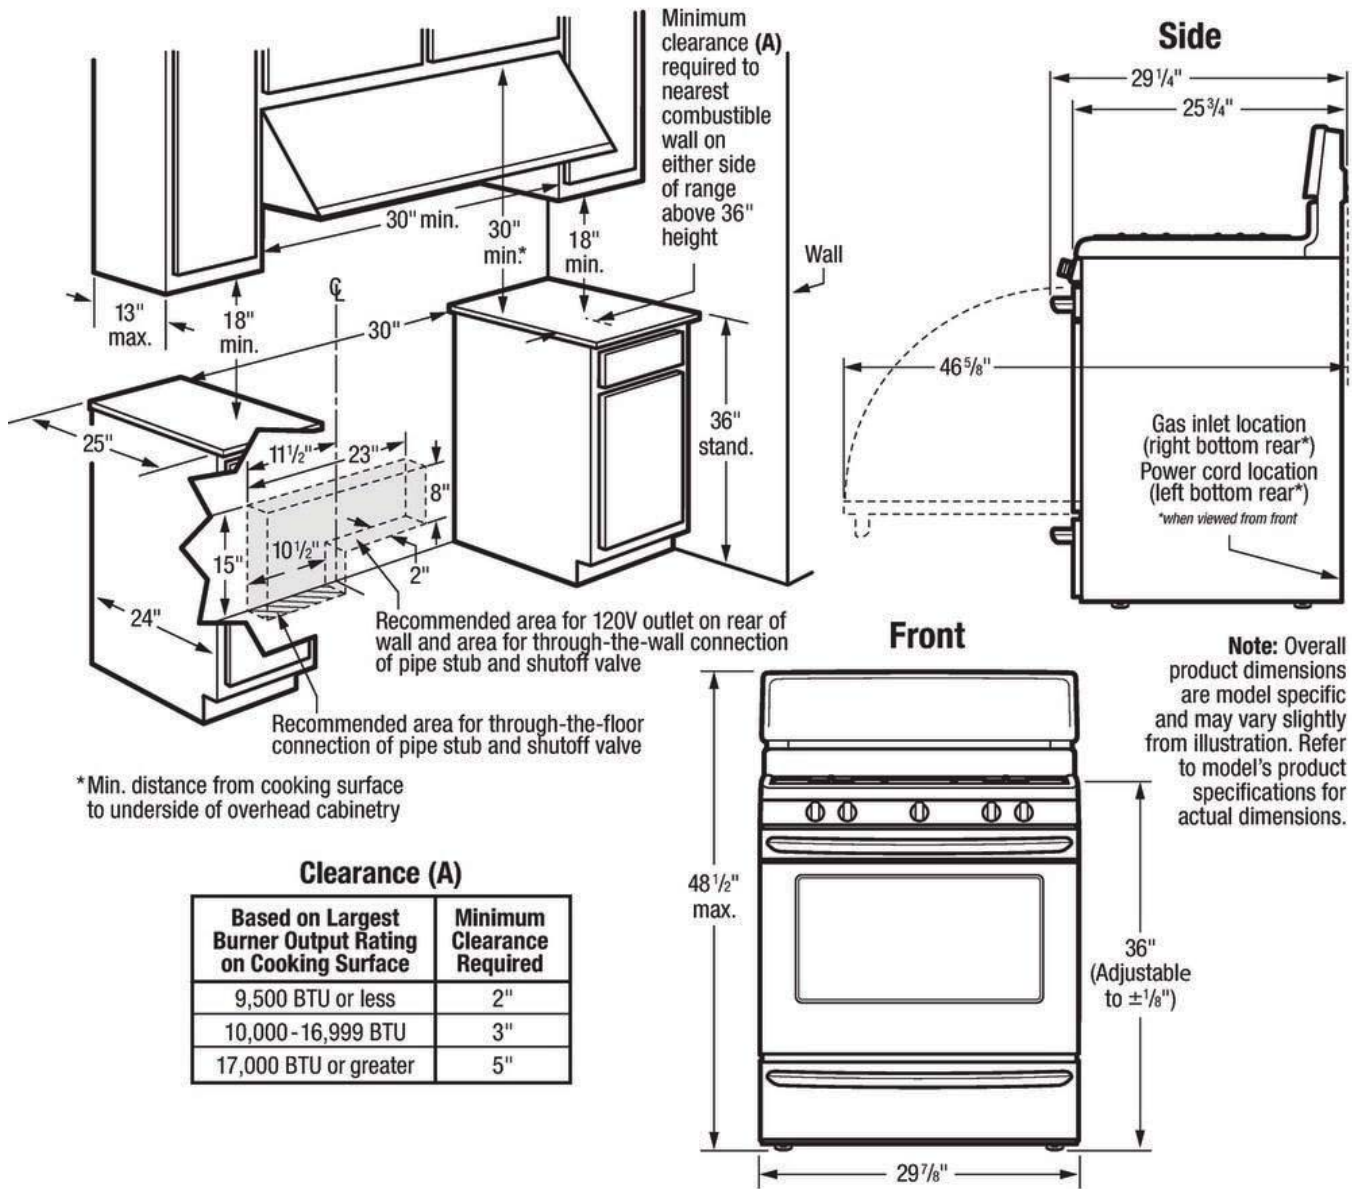

FRIGIDAIRE GALLERY.

GCRG3038AD
GCRG3038AF

Gas Ranges

Available Colors : Black Stainless Steel, Stainless Steel

30" Freestanding Gas Range with Steam Clean

Version : 04/20

Installation Drawing

Based on Largest Burner Output Rating on Cooking Surface	Minimum Clearance Required
9,500 BTU or less	2"
10,000 - 16,999 BTU	3"
17,000 BTU or greater	5"

Note: Overall product dimensions are model specific and may vary slightly from illustration. Refer to model's product specifications for actual dimensions.