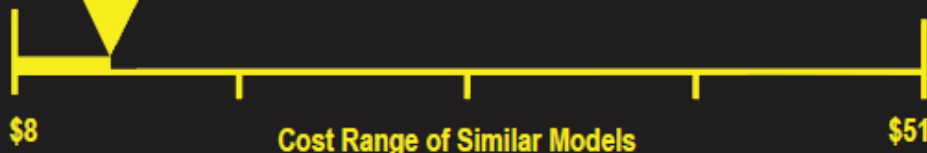

U.S. Government

Federal law prohibits removal of this label before consumer purchase.

ENERGYGUIDE

Clothes Washer
Capacity Class: Standard

Samsung
Model WF45K65**A⁺
Capacity (tub volume): 4.5 cubic feet

Compare ONLY to other labels with yellow numbers.
Labels with yellow numbers are based on the same test procedures.

Estimated Yearly Energy Cost (when used with an electric water heater)

\$12

100 kWh

Estimated Yearly Electricity Use

\$9

Estimated Yearly Energy Cost
(when used with a natural gas water heater)

- Your cost will depend on your utility rates and use.
- Cost range based only on standard capacity models.
- Estimated energy cost based on six wash loads a week and a national average electricity cost of 12 cents per kWh and natural gas cost of \$1.09 per therm.