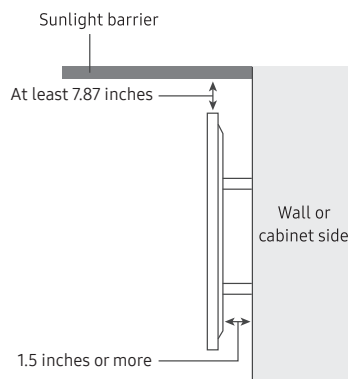

SCREEN DIAGONAL MEASUREMENT: 64.5"

UPC CODE: 887276421360

COUNTRY OF ORIGIN: Mexico

DIMENSIONS (INCHES W x H x D):

- **TV:** 57.7 x 33.5 x 2.4
- **MEDIA BAY SPACE:** 8.3 x 10.6 x 1
- **SHIPPING:** 67.3 x 40.7 x 8.5

SCREEN DIAGONAL MEASUREMENT: 54.6"

UPC CODE: 887276434681

COUNTRY OF ORIGIN: Mexico

DIMENSIONS (INCHES W x H x D):

- **TV:** 49.1 x 28.7 x 2.4
- **MEDIA BAY SPACE:** 8.3 x 10.6 x 1
- **SHIPPING:** 55.3 x 33.3 x 8.2

1) Planning the location not to be exposed to direct sunlight

2) No installation in a recessed space

*It cannot be installed in a recessed space.

3) Providing proper ventilation for your TV

※ Length of sunlight barrier must be the same as or longer than the height of the top of the TV.
For example, the top of the TV is four feet away from the ground, which means the sunlight barrier must be four feet or longer.