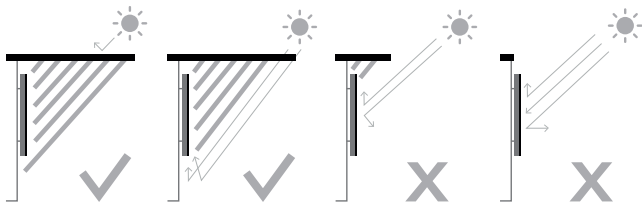

INSTALLATION GUIDE

To inform Custom Installers how to install The Terrace avoiding direct sunlight,

1. The Terrace must be placed in a fully shaded or partially shaded environment with exposure to indirect or ambient sunlight only.
2. Do not install the TV in a recessed space.
3. For proper ventilation to regulate the temperature of the TV, the distance between the TV and wall must be 1.5 inches or more.
  Sunlight barrier is necessary to protect the TV screen from possible exposure to direct sunlight.
  The distance between the TV and the barrier must be 7.87 inches at least.

1) Planning the location not to be exposed to direct sunlight