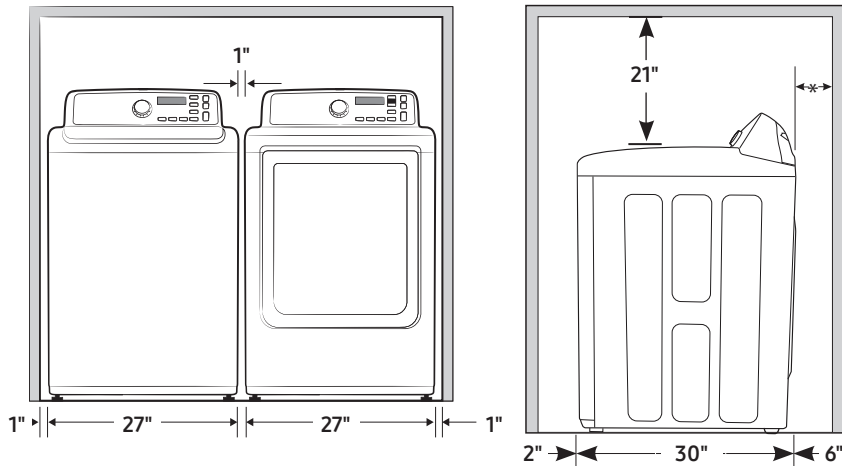

DV40J3000EW

SAMSUNG

Samsung Electric Dryer

7.2 cu. ft. Capacity DOE

Installation Specifications

Alcove or closet installation

Recessed Area

Side View Confined

Minimum clearances for closets and alcoves:

Sides – 1"
Top – 21"
Rear – 6"
Closet Front – 2"

If the washer and dryer are installed together, the closet front must have at least a 72-inch² unobstructed air opening. Your washer alone does not require a specific air opening.

*Required spacing (External exhaust elbow may require additional space.)

4-Way Venting

8 Preset Dry Cycles:

Very Dry, More Dry, Normal Dry, Damp Dry, Time Dry, Air Fluff, Quick Dry, Wrinkle Release

2 Options:

Wrinkle Prevent, Child Lock

4 Temperature Settings:

High, Medium, Low, Extra Low

Warranty

One (1) Year Parts and Labor

Product Dimensions & Weight (WxHxD)

Dimensions: 27" x 44" x 30"

Weight: 114.7 lbs

Shipping Dimensions & Weight (WxHxD)

Dimensions: 29⁹/₁₆" x 46⁹/₁₆" x 31³/₁₆"

Weight: 123.5 lbs

Electric

Model

UPC Code

White DV40J3000EW

887276086972

Gas

White DV40J3000GW

887276086958

Matching Washer

White WA40J3000AW

887276086989