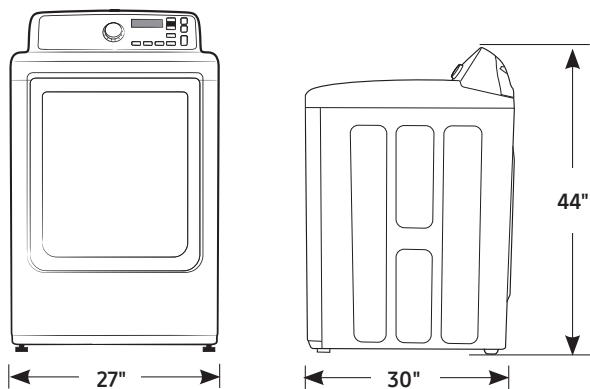

Dimensions

Actual color may vary. Design, specifications, and color availability are subject to change without notice. Non-metric weights and measurements are approximate.

©2018 Samsung Electronics America, Inc. 85 Challenger Road, Ridgefield Park, NJ 07660. Tel: 800-SAMSUNG. samsung.com. Samsung is a registered trademark of Samsung Electronics Co., Ltd.