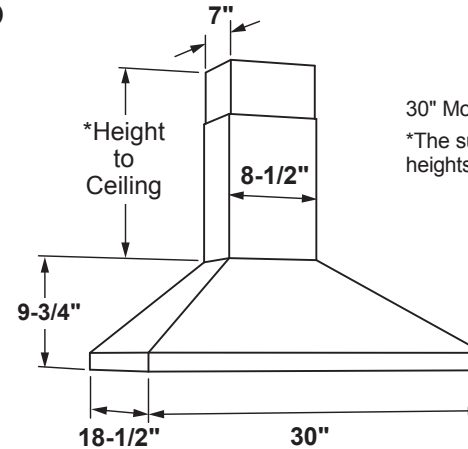

JVW5301SJ/EJ

GE Appliances 30" Wall-Mount Pyramid Chimney Hood

DIMENSIONS AND INSTALLATION INFORMATION (IN INCHES)

INSTALLATION INFORMATION:

Before installing, consult Use & Care/installation instructions packed with product for current dimensional data.

OPTIONAL ACCESSORIES

JXDC72SS/ES-10(ft.) Ceiling Duct Cover Kit
Max ceiling height installation with kit - 10'-0"

JXRC70-Remote Control

JXCF72-Charcoal Filter
(needed if used in recirculation mode)

AMP RATING	
120V	2.5

30" Models Require a 30"-Wide Opening

*The supplied duct cover fits 7'-4" to 9'-0" ceiling heights (10' with optional high ceiling kit JXDC72)

The vent hood must be installed 24" min. above the cooking surface. For optimal performance, installing the hood more than 38" above the cooking surface is not recommended. The hood installation height above the cooking surface depends upon ceiling height. The telescopic duct cover conceals the ductwork running from the top of the hood to the ceiling.

NOTE: Installation height should be measured from the cooking surface to the lowest part of the hood. This hood may be installed onto a wall and vented to the outdoors, or it can be installed for recirculating operation. Parts for recirculating operation are supplied with the hood. However, when installed for recirculating operation, the optional charcoal Filter JXCF72 will need to be purchased separately.

For answers to your Monogram, GE Café™ Series, GE Profile™ Series or GE Appliances product questions, visit our website at geappliances.com or call GE Answer Center® Service, 800.626.2000.

Specification Revised 1/16