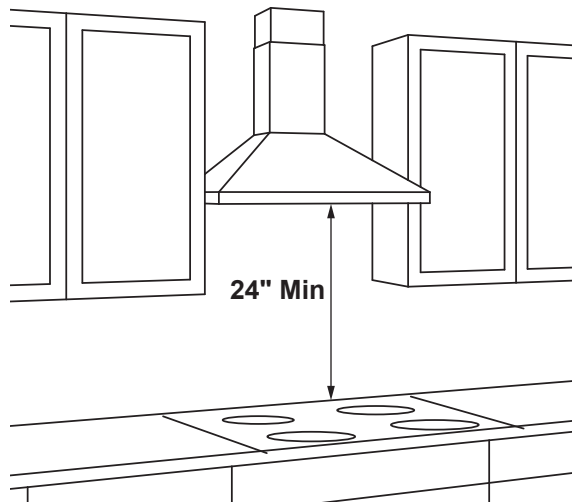

JVW5301SJ/EJ

GE Appliances 30" Wall-Mount Pyramid Chimney Hood

DIMENSIONS AND INSTALLATION INFORMATION (IN INCHES)

INSTALLATION INFORMATION:

Before installing, consult Use & Care/installation instructions packed with product for current dimensional data.

OPTIONAL ACCESSORIES

JXDC72SS/ES-10(ft.) Ceiling Duct Cover Kit
Max ceiling height installation with kit - 10'-0"

JXRC70-Remote Control

JXCF72-Charcoal Filter
(needed if used in recirculation mode)

AMP RATING	
120V	2.5

30" Models Require a 30"-Wide Opening

*The supplied duct cover fits 7'-4" to 9'-0" ceiling heights (10' with optional high ceiling kit JXDC72)

The vent hood must be installed 24" min. above the cooking surface. For optimal performance, installing the hood more than 38" above the cooking surface is not recommended. The hood installation height above the cooking surface depends upon ceiling height. The telescopic duct cover conceals the ductwork running from the top of the hood to the ceiling.

NOTE: Installation height should be measured from the cooking surface to the lowest part of the hood. This hood may be installed onto a wall and vented to the outdoors, or it can be installed for recirculating operation. Parts for recirculating operation are supplied with the hood. However, when installed for recirculating operation, the optional charcoal Filter JXCF72 will need to be purchased separately.

For answers to your Monogram, GE Café™ Series, GE Profile™ Series or GE Appliances product questions, visit our website at geappliances.com or call GE Answer Center® Service, 800.626.2000.

Specification Revised 1/16